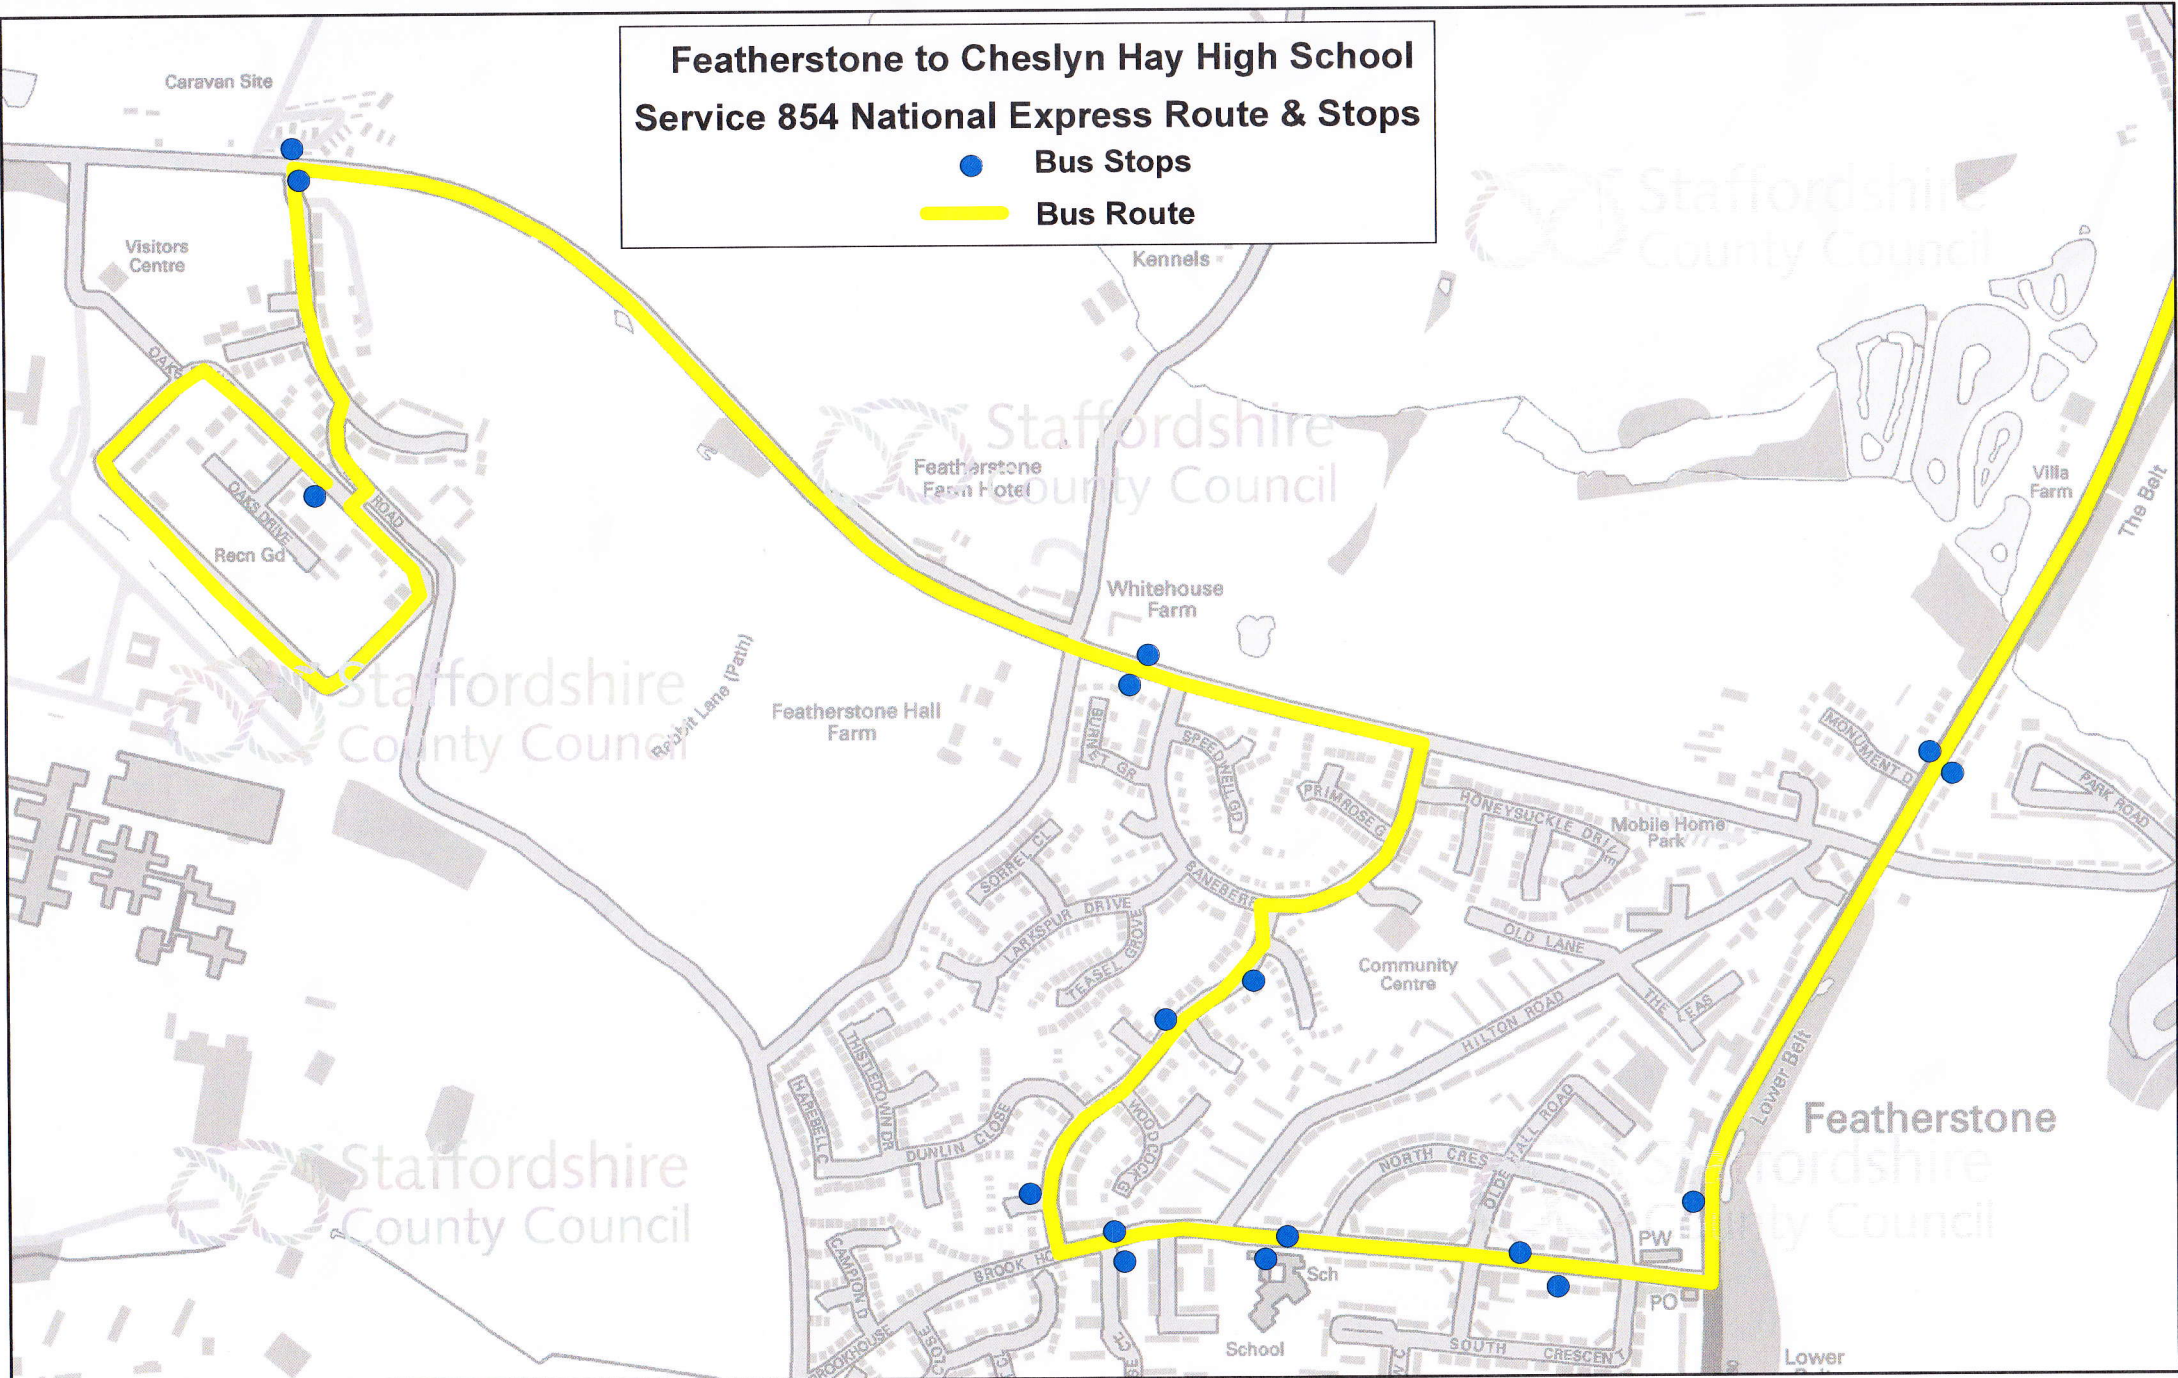

Featherstone to Cheslyn Hay High School Service 854 National Express Route & Stops

- Bus Stops
- Bus Route

(C) Crown Copyright and database rights 2015. Ordnance Survey 100019422.
You are not permitted to copy, sub-license, distribute or sell any of this data to third parties in any form.
Use of this data is subject to the terms and conditions shown at www.staffordshire.gov.uk/maps
Produced by Staffordshire County Council, 2015.